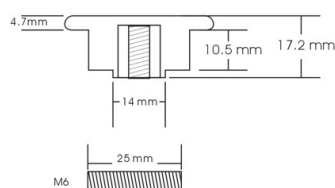

PRODUCT SHEET

Description:

Door Knob "Kiel", ABS Plastic, \varnothing 40mm, CPL, 6-12mm Glass, Drill Hole \varnothing 15 mm

Item number:

15.24.088-0

Units	Box	Carton	HS Code	Barcode
Pcs.	1	200	3903300000	
				5704866511285